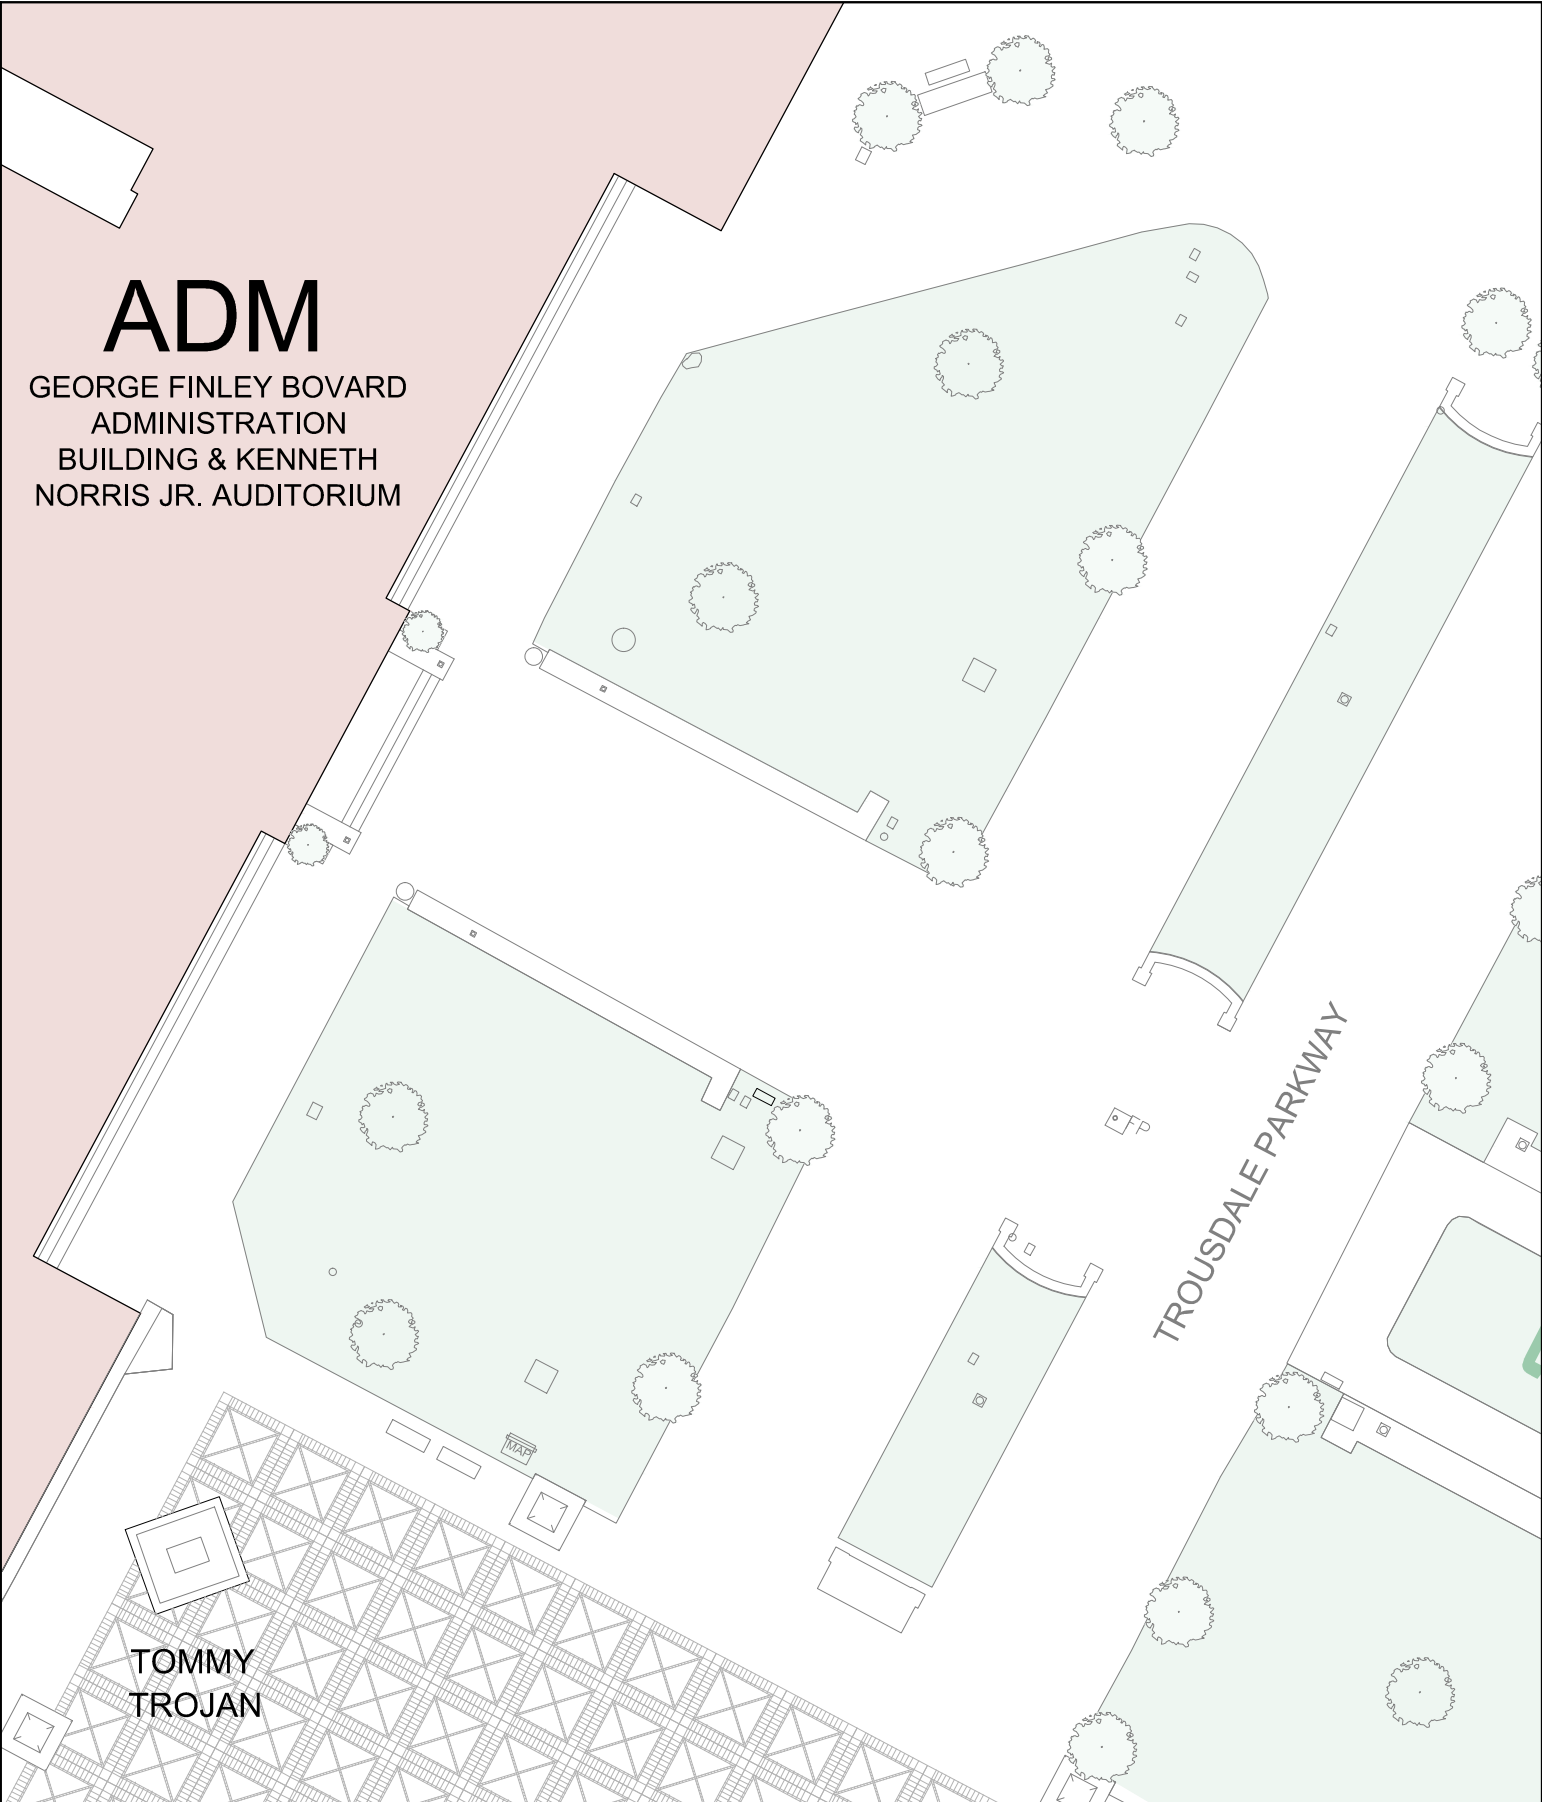

ADM

GEORGE FINLEY BOVARD
ADMINISTRATION
BUILDING & KENNETH
NORRIS JR. AUDITORIUM

TOMMY
TROJAN

TROUSDALE PARKWAY

ADM Portico (Bovard Entrance)

Project Number
Event Name
Month Date, Year
Time

Contact name, Contact Number